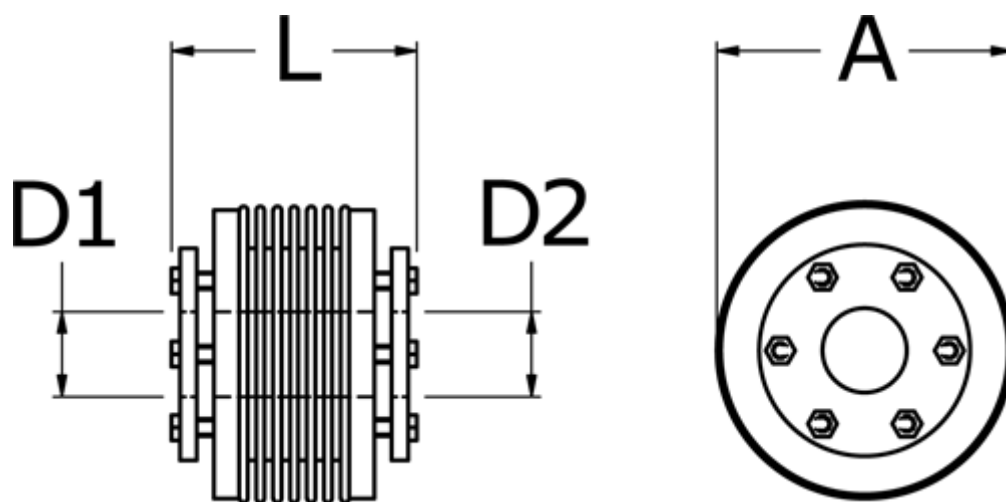

# Data Sheet

Article number: 3330503001022525

Description: Bellow coupling type 5 size300  
Length 102 mm, bore 25/25 mm

## Measures

A	= 110
D1	= 25
D2	= 25
L	= 102
Nom. torque NM (Tkn)	= 300